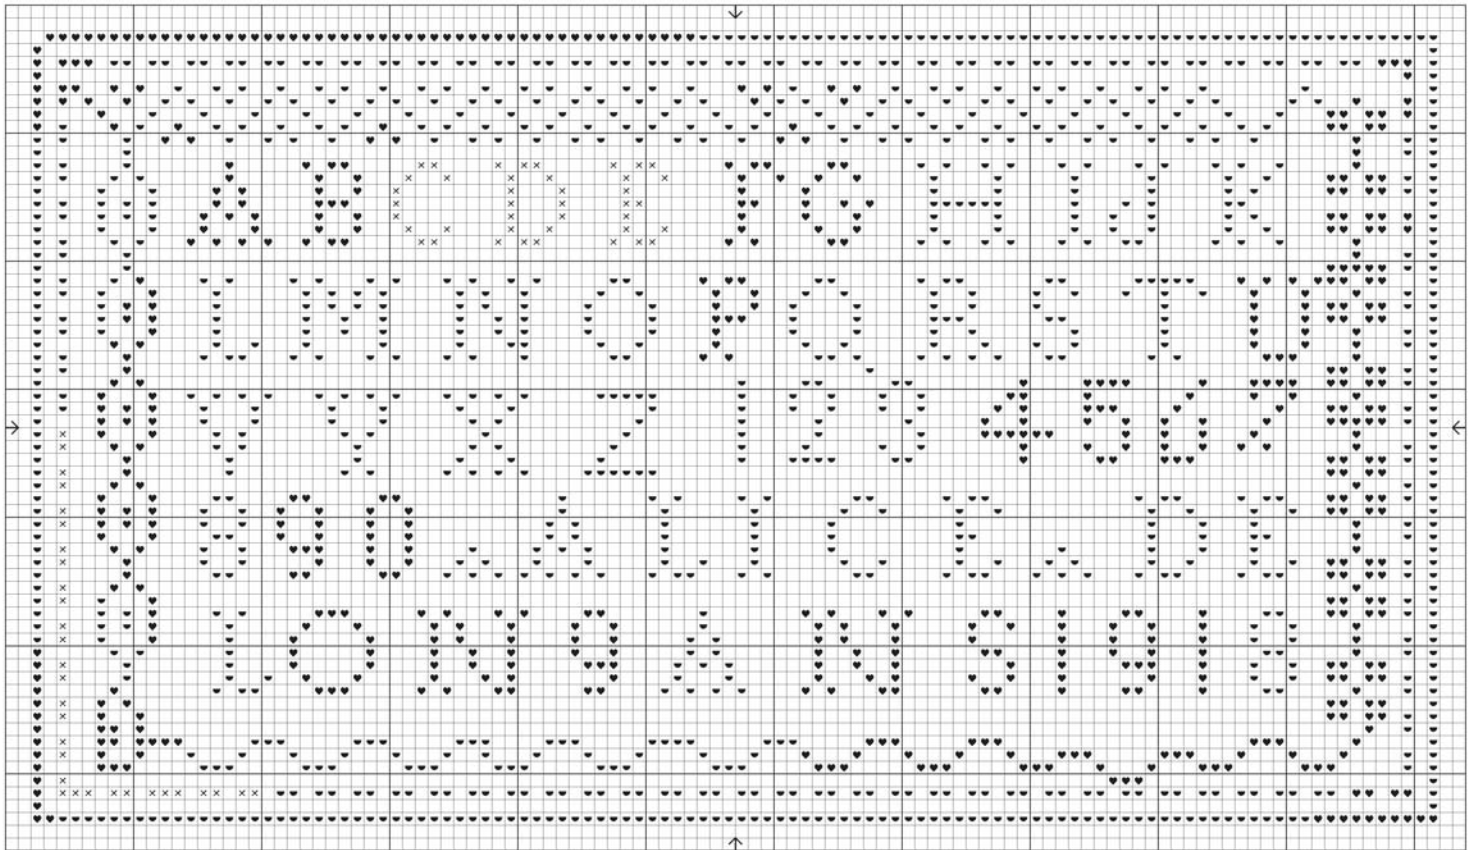

Petites Lettres Rouges

Symbols

- ♥ Dark red
- x Medium red
- ◐ Light red

Design Size: 110W x 62H

Fabric: You have to choose!

Charting: Sampler Graphics - Alissa Christianson

- Pick your favorite linen and floss colors.
- Stitch a family name into the sampler. Believe me, Alice won't mind. Add a bird motif somewhere in the sampler.
- Send me a picture via e-mail and we will post it on our blog.
- Have fun!